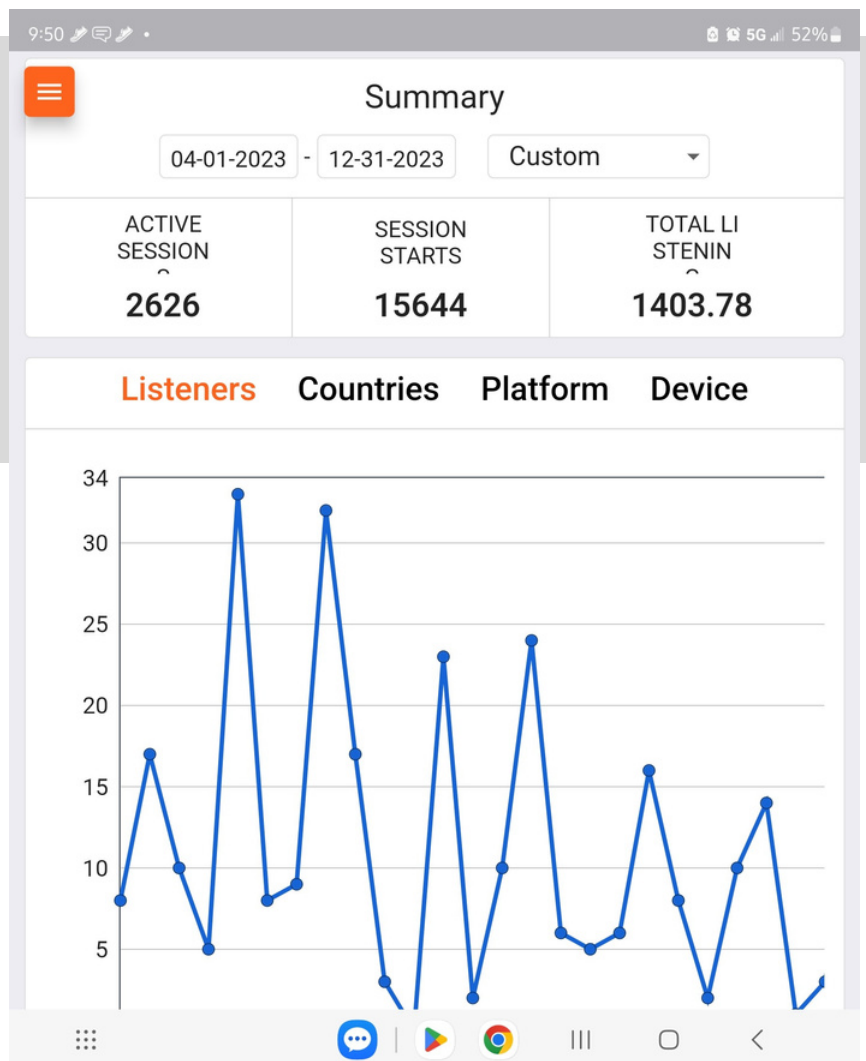

OUR AUDIENCE

TOP COUNTRIES

1. United States
2. United Kingdom
3. Canada
4. Australia

TOP CITIES

1. Washington D.C.
2. New York
3. Atlanta
4. London

This is a Tunein data record of an eight month review of listenership during the time frame from April to December 2023