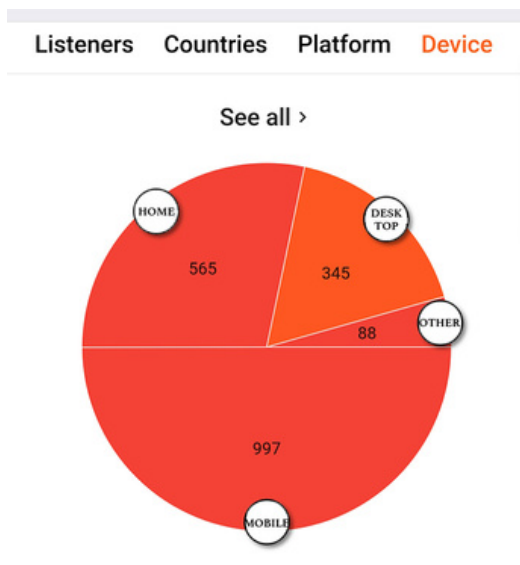

OUR AUDIENCE

TOP COUNTRIES

1. United States
2. United Kingdom
3. Canada
4. Australia

TOP CITIES

1. Washington D.C.
2. New York
3. Atlanta
4. London

This is a Tunein data record of an eight month review of listenership during the time frame from April to December 2023